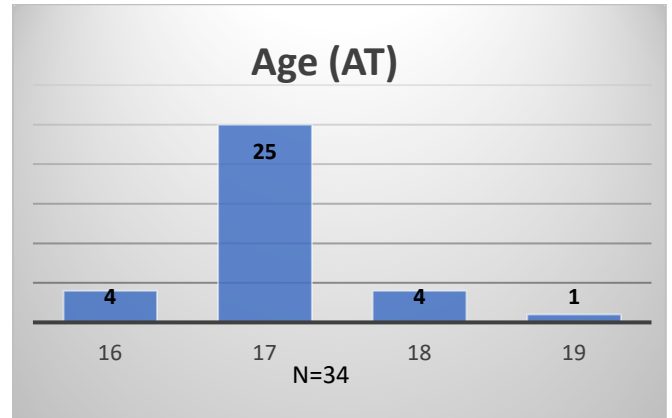

**Daily Data Dashboard – August 29, 2023**  
**Demographics for JTDC Population**  
**Tuesday Morning Midnight Count**

Total # of probation Involved youth<sup>1</sup>: 1,289

<sup>1</sup> Probation Active: Any youth who is pending sentencing with an active social history, has been formally placed on probation or supervision with Cook County Juvenile Probation on the date of the report.  
 \*Age, Gender and Race for Criminal Court population (N=2) is not represented in this report.  
 Data sources: cFive Supervisor – Probation Population and RMIS – JTDC Population

**Daily Data Dashboard – August 29, 2023**  
**Demographics for JTDC Population**  
**Tuesday Morning Midnight Count**