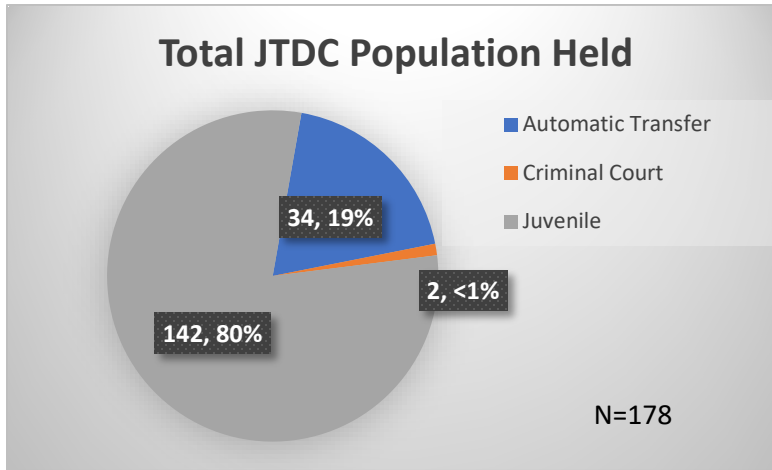

**Daily Data Dashboard – August 29, 2023**  
**Demographics for JTDC Population**  
**Tuesday Morning Midnight Count**

Total # of probation Involved youth<sup>1</sup>: 1,289

<sup>1</sup> Probation Active: Any youth who is pending sentencing with an active social history, has been formally placed on probation or supervision with Cook County Juvenile Probation on the date of the report.  
 \*Age, Gender and Race for Criminal Court population (N=2) is not represented in this report.  
 Data sources: cFive Supervisor – Probation Population and RMIS – JTDC Population

**Daily Data Dashboard – August 29, 2023**  
**Demographics for JTDC Population**  
**Tuesday Morning Midnight Count**