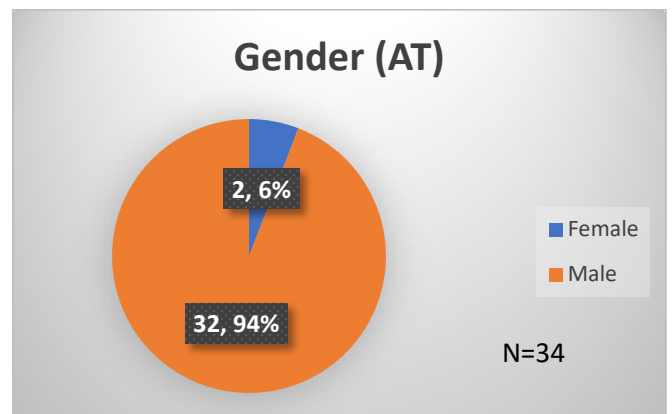

**Daily Data Dashboard – August 29, 2023**  
**Demographics for JTDC Population**  
**Tuesday Morning Midnight Count**

Total # of probation Involved youth<sup>1</sup>: 1,289

<sup>1</sup> Probation Active: Any youth who is pending sentencing with an active social history, has been formally placed on probation or supervision with Cook County Juvenile Probation on the date of the report.  
 \*Age, Gender and Race for Criminal Court population (N=2) is not represented in this report.  
 Data sources: cFive Supervisor – Probation Population and RMIS – JTDC Population