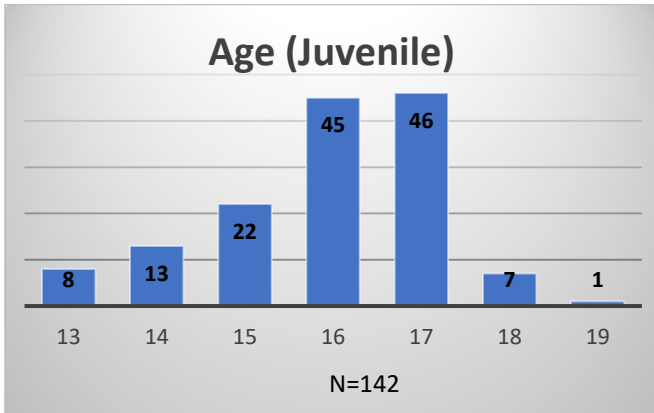

**Daily Data Dashboard – August 29, 2023**  
**Demographics for JTDC Population**  
**Tuesday Morning Midnight Count**

Total # of probation Involved youth<sup>1</sup>: 1,289

<sup>1</sup> Probation Active: Any youth who is pending sentencing with an active social history, has been formally placed on probation or supervision with Cook County Juvenile Probation on the date of the report.  
 \*Age, Gender and Race for Criminal Court population (N=2) is not represented in this report.  
 Data sources: cFive Supervisor – Probation Population and RMIS – JTDC Population

**Daily Data Dashboard – August 29, 2023**  
**Demographics for JTDC Population**  
**Tuesday Morning Midnight Count**