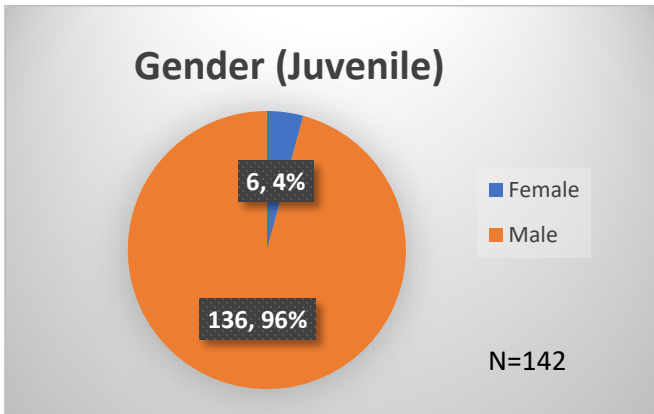

**Daily Data Dashboard – August 29, 2023**  
**Demographics for JTDC Population**  
**Tuesday Morning Midnight Count**

Total # of probation Involved youth<sup>1</sup>: 1,289

<sup>1</sup> Probation Active: Any youth who is pending sentencing with an active social history, has been formally placed on probation or supervision with Cook County Juvenile Probation on the date of the report.  
 \*Age, Gender and Race for Criminal Court population (N=2) is not represented in this report.  
 Data sources: cFive Supervisor – Probation Population and RMIS – JTDC Population